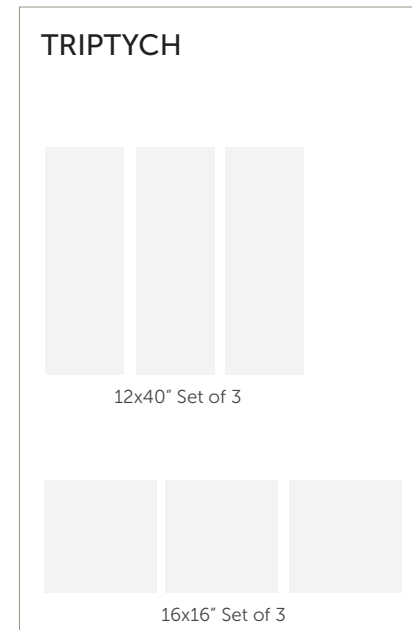

ARTLOUNGE FRAME SIZES

Size Chart

The following sizes are the standard templates we work to here at Artlounge however custom sizes are available. Contact us on 1300 886 396 to arrange a specific size for just \$35 including GST (free for Wholesale Art Partners).