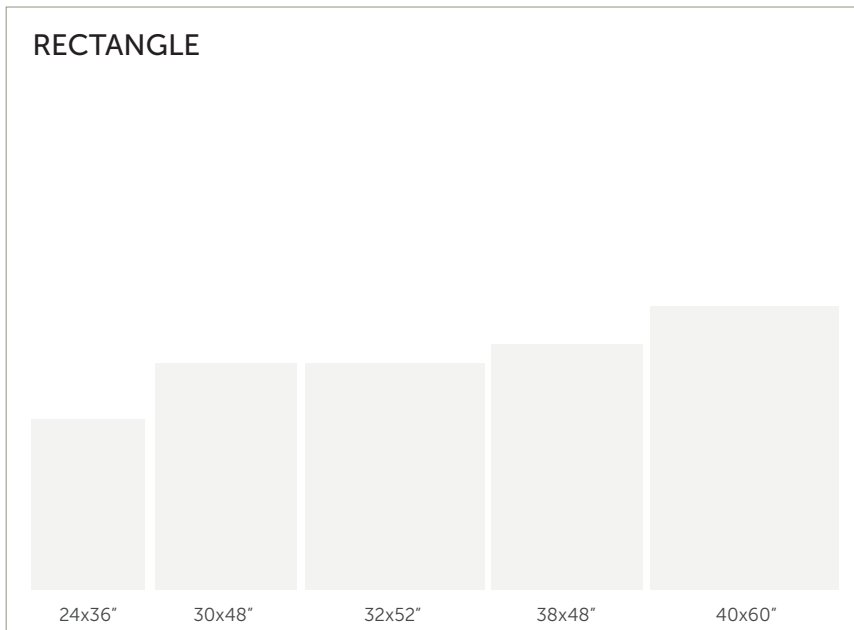

ARTLOUNGE FRAME SIZES

Size Chart

The following sizes are the standard templates we work to here at Artlounge however custom sizes are available. Contact us on 1300 886 396 to arrange a specific size for just \$35 including GST (free for Wholesale Art Partners).